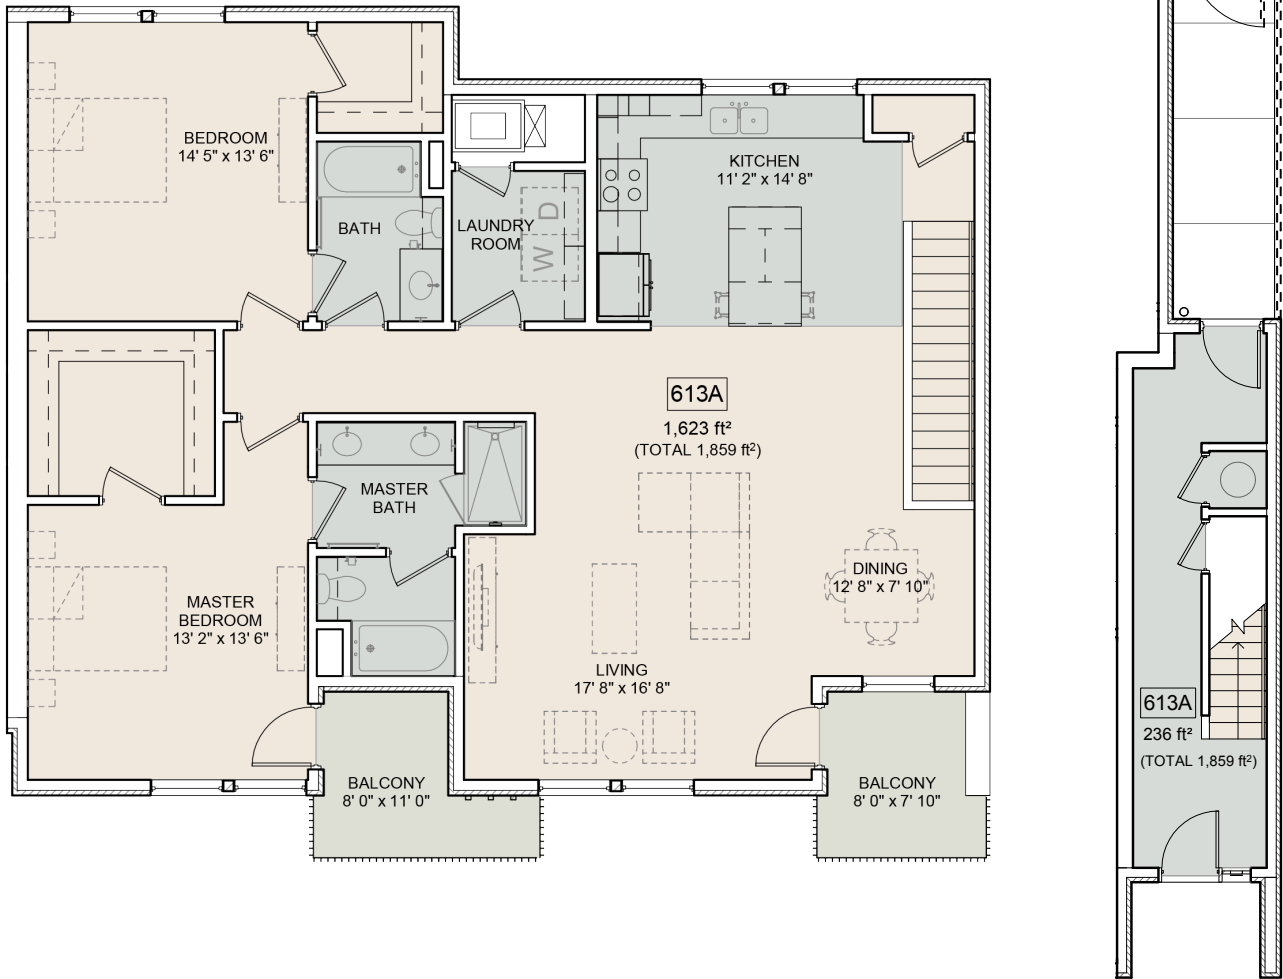

THE  
BOWER  
Condo

Wynde \$740,000

2 Bedrooms

2 Bathrooms

1,859

8' x 11' Balcony  
8' x 8' Balcony

2 Covered  
Parking Spaces

Inquiries: [info@thebowerokc.com](mailto:info@thebowerokc.com) / Details: [thebowerokc.com](http://thebowerokc.com)