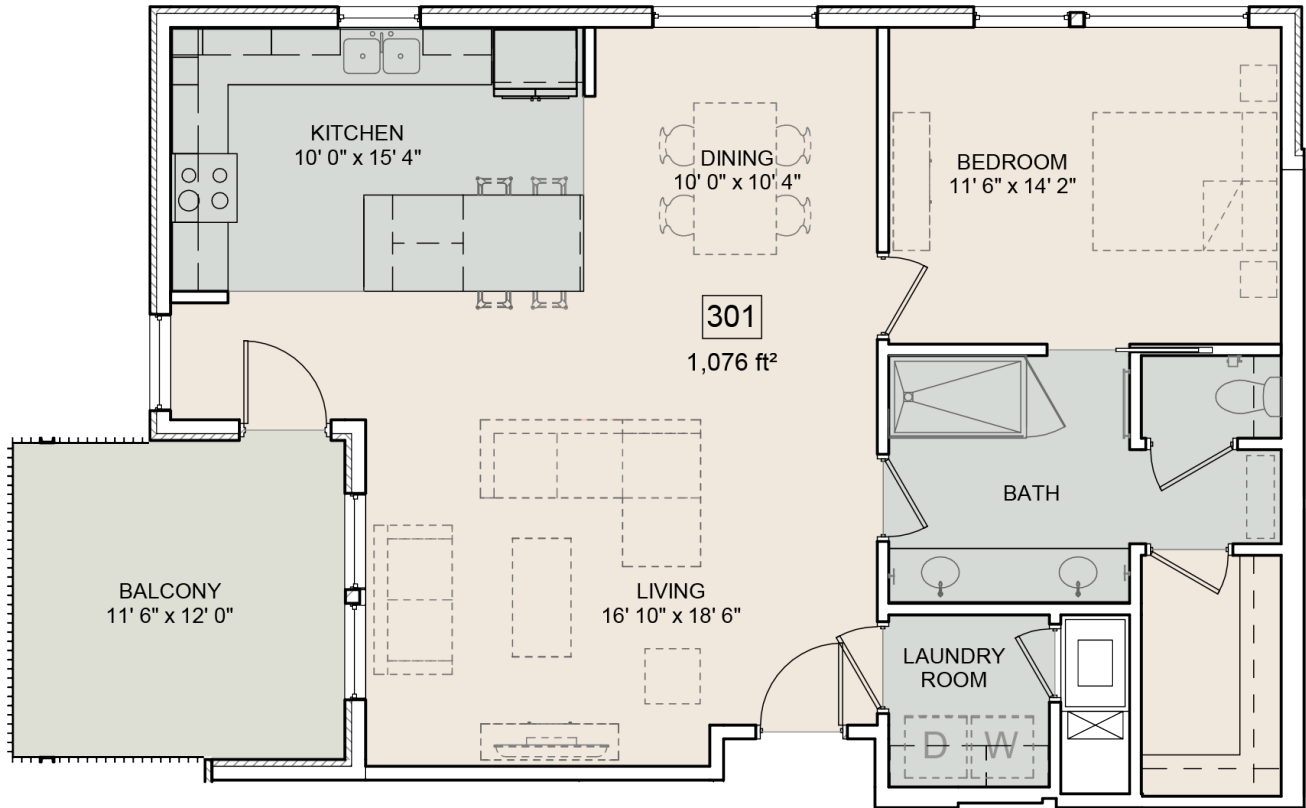

THE
BOWER

Condo

Austen Coming Soon

1 Bedroom

1 Bathroom

1,076 Sq ft.

11' x 12' Balcony

1 Covered Parking Space