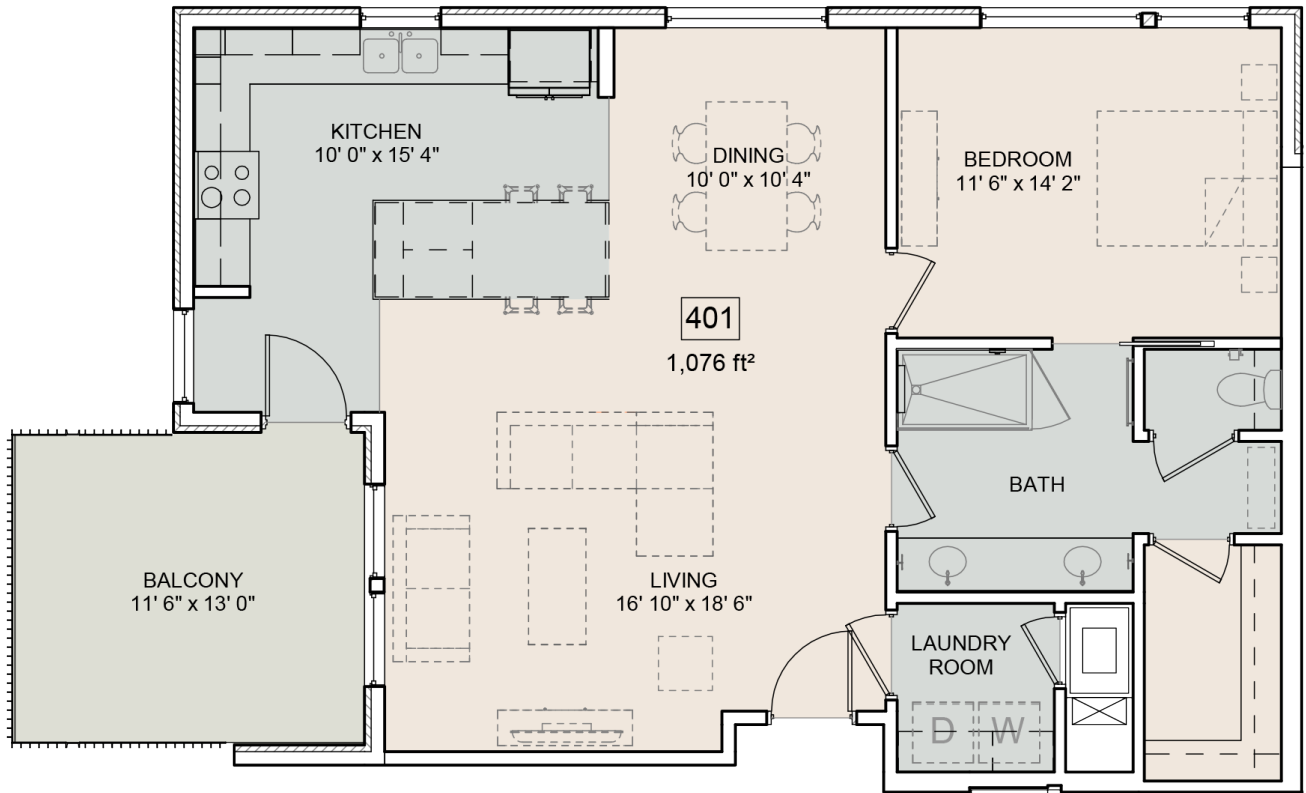

THE
BOWER

Condo

Austen Coming Soon

1 Bedroom

1 Bathroom

1,076 Sq ft.

11' x 13' Balcony

1 Covered Parking Space