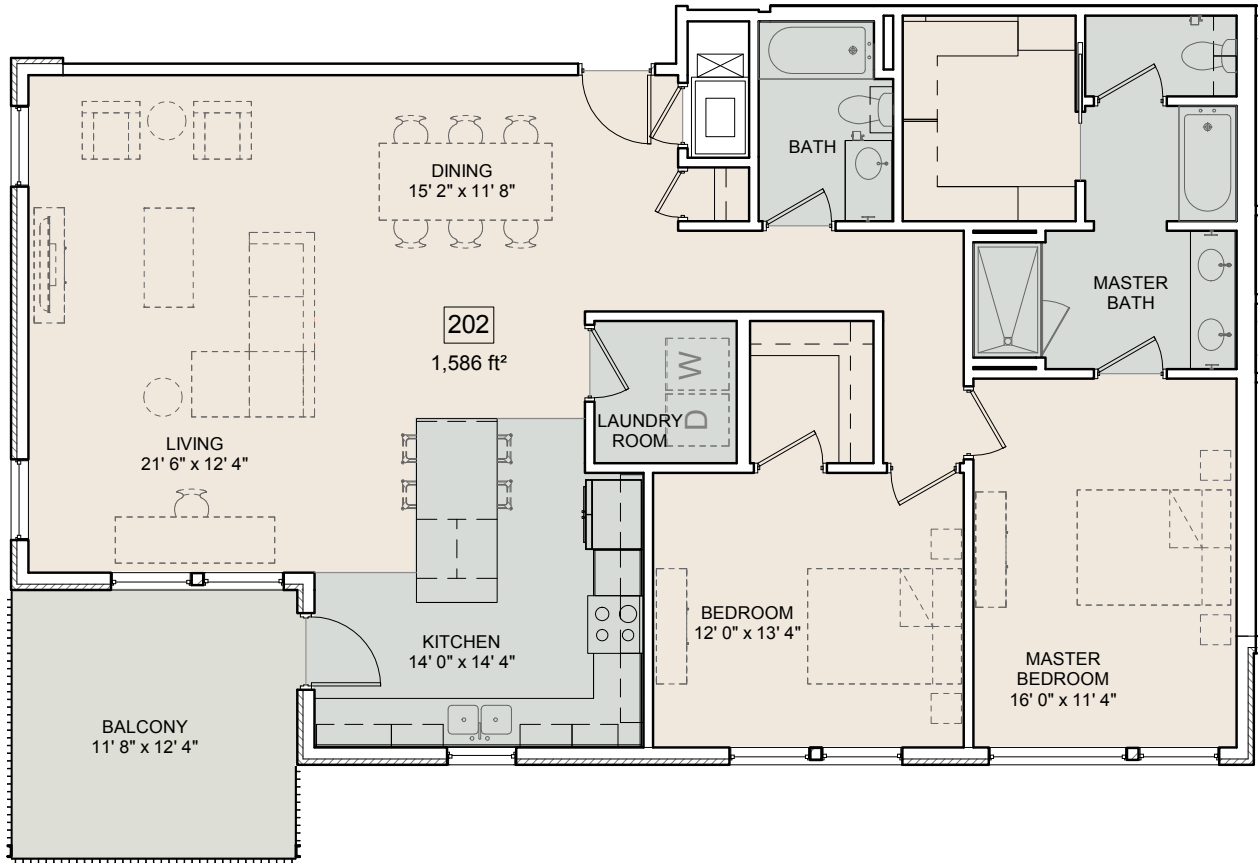

THE  
BOWER  
Condo

ELEANOR

\$610,000

2 Bedrooms

2 Bathrooms

1586 Sq. ft.

12' x 12' Balcony

2 Covered Parking Spaces