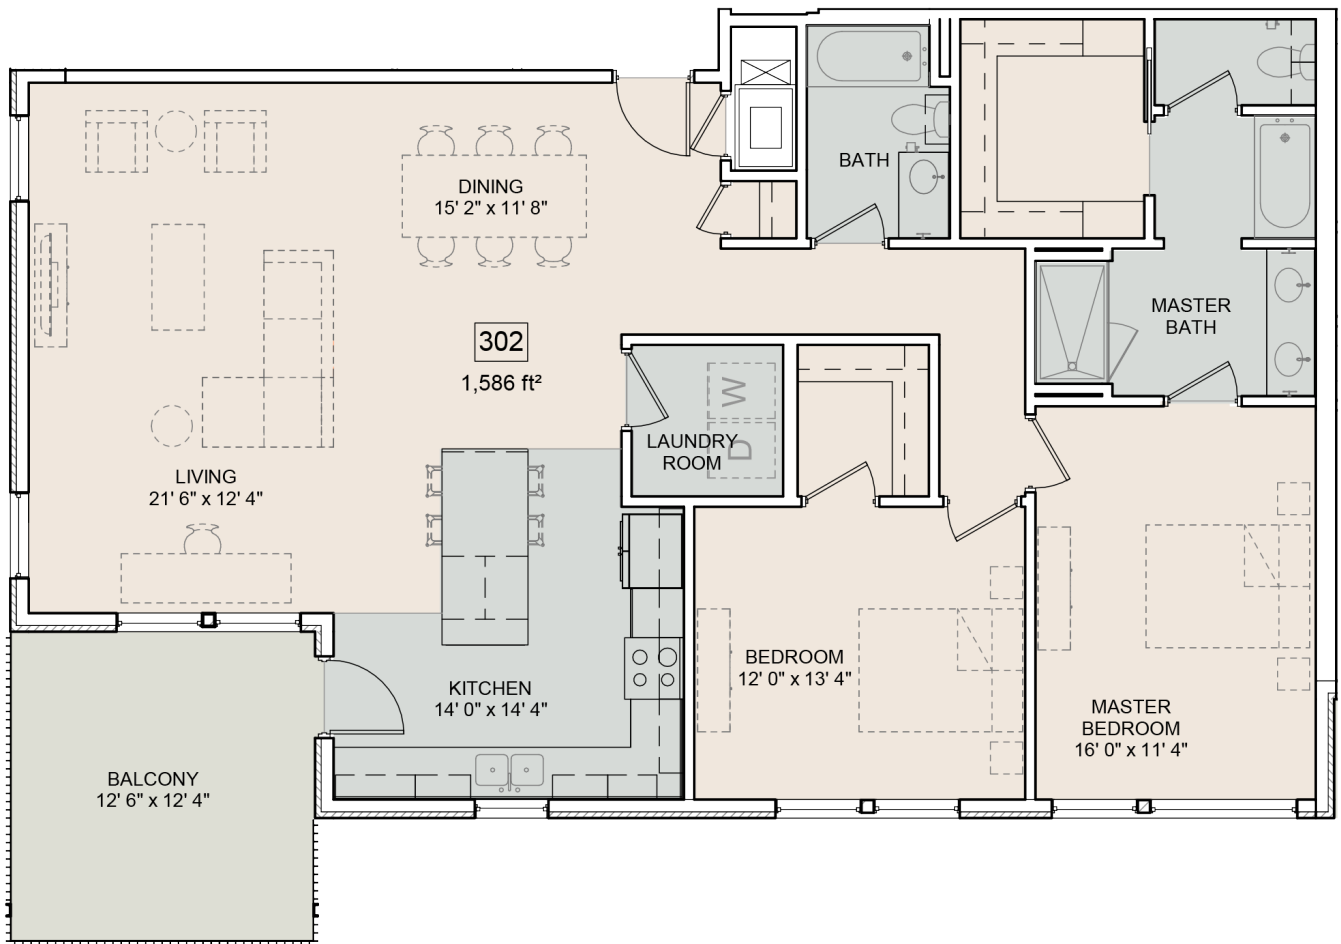

THE BOWER

Condo

ELEANOR

Coming Soon

2 Bedrooms

2 Bathrooms

1,586 Sq ft.

12' x 12' Balcony