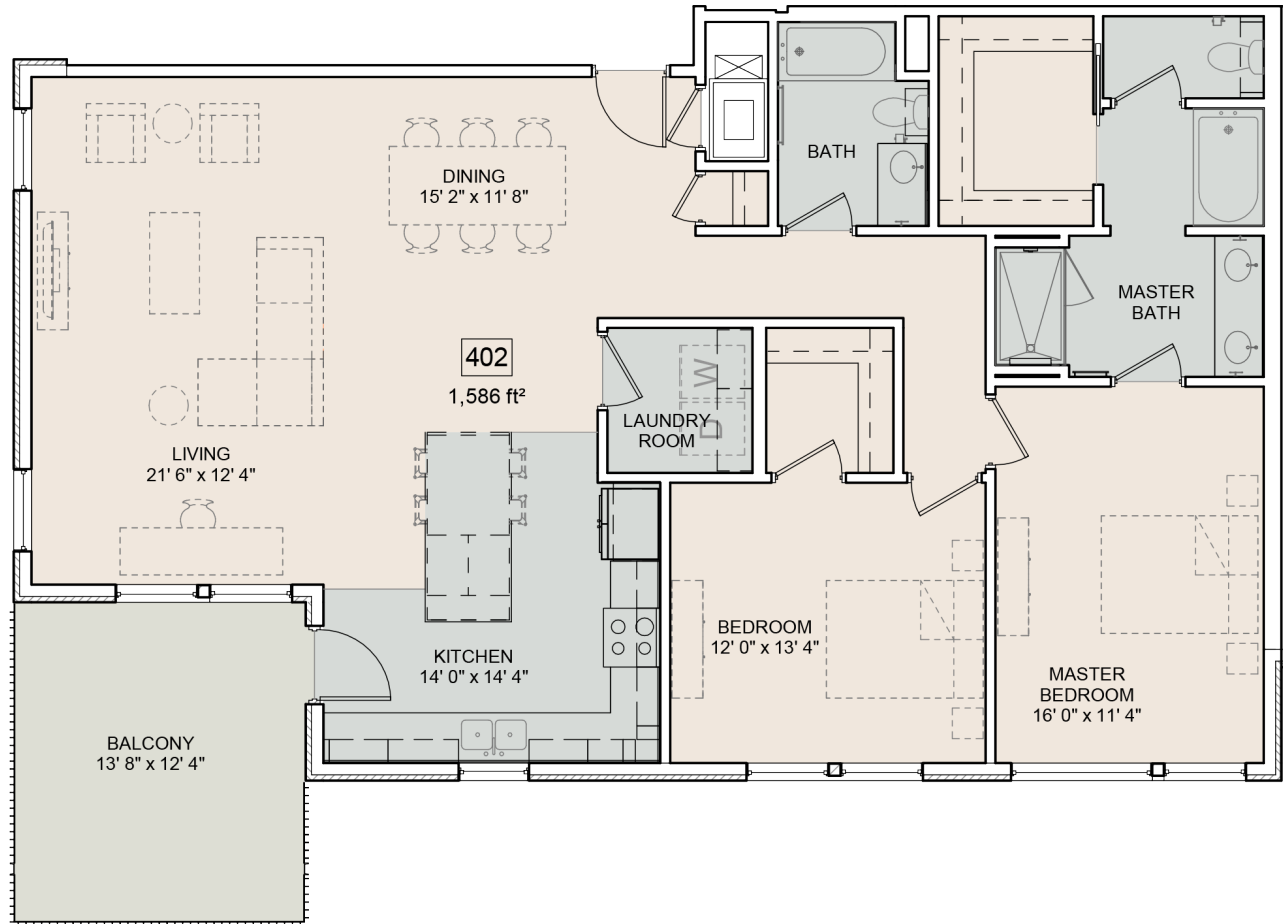

THE BOWER

Condo

ELEANOR

Coming Soon

2 Bedrooms

2 Bathrooms

1,586 Sq ft.

14' x 12' Balcony