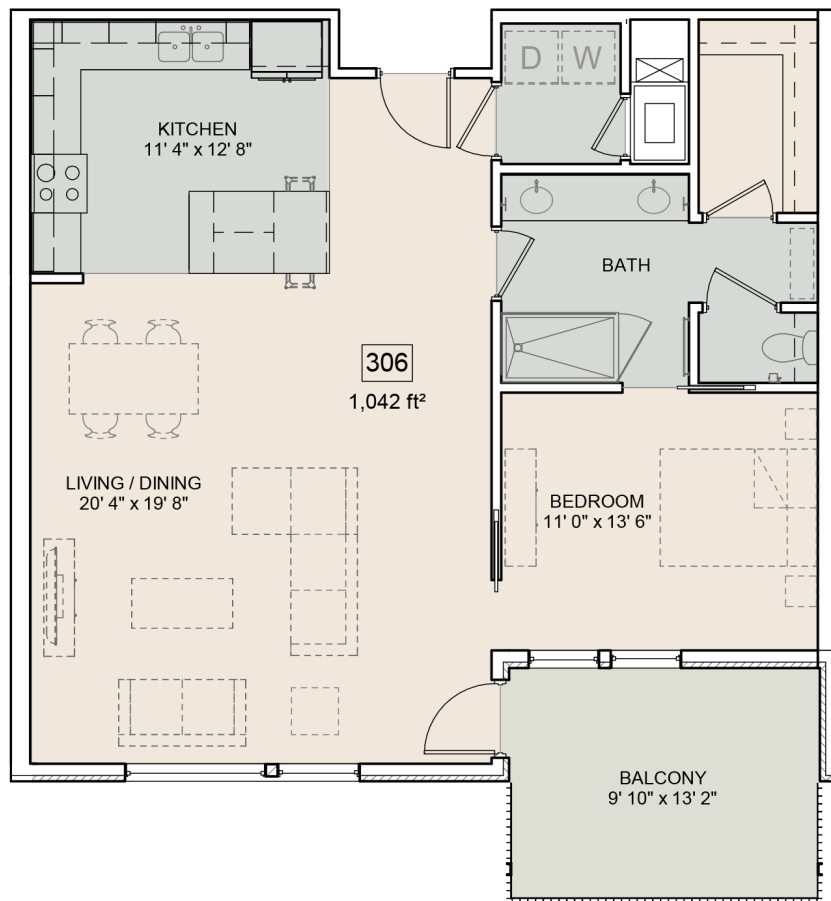

THE
BOWER

Condo

Fenton Coming Soon

1 Bedroom

1 Bathroom

1,042 Sq ft.

10' x 13' Balcony

1 Covered Parking Space