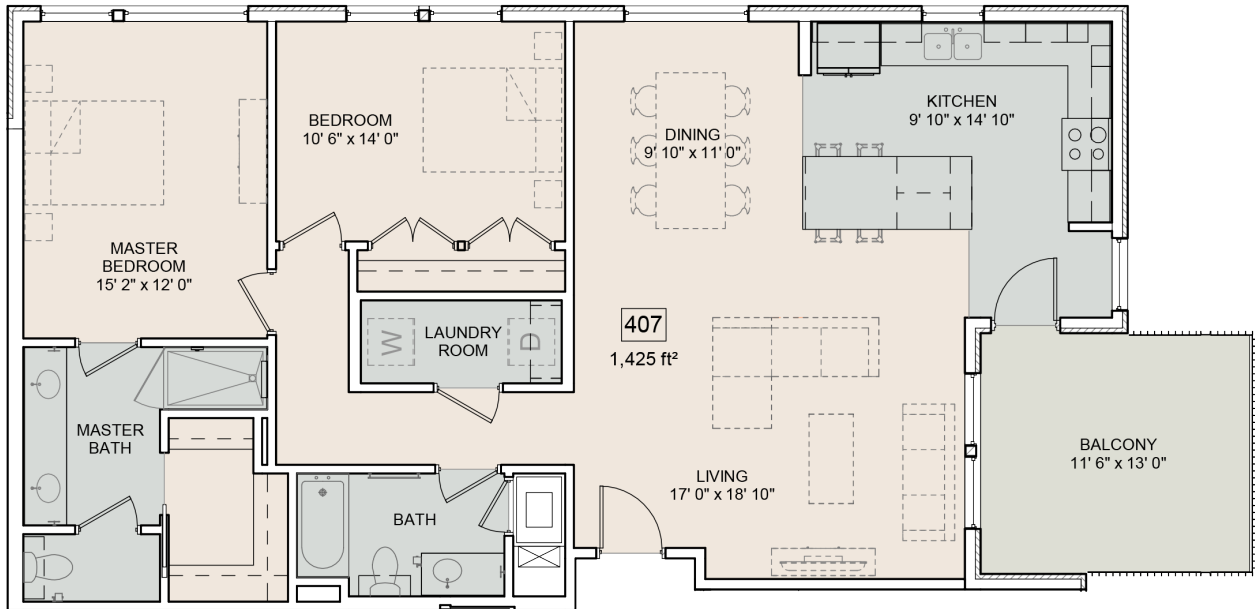

THE BOWER

Lewis Coming Soon

2 Bedrooms

2 Bathrooms

1,425 Sq ft.

12' x 13' Balcony

2 Covered Parking Spaces

Inquiries: info@thebowerokc.com / Details: thebowerokc.com