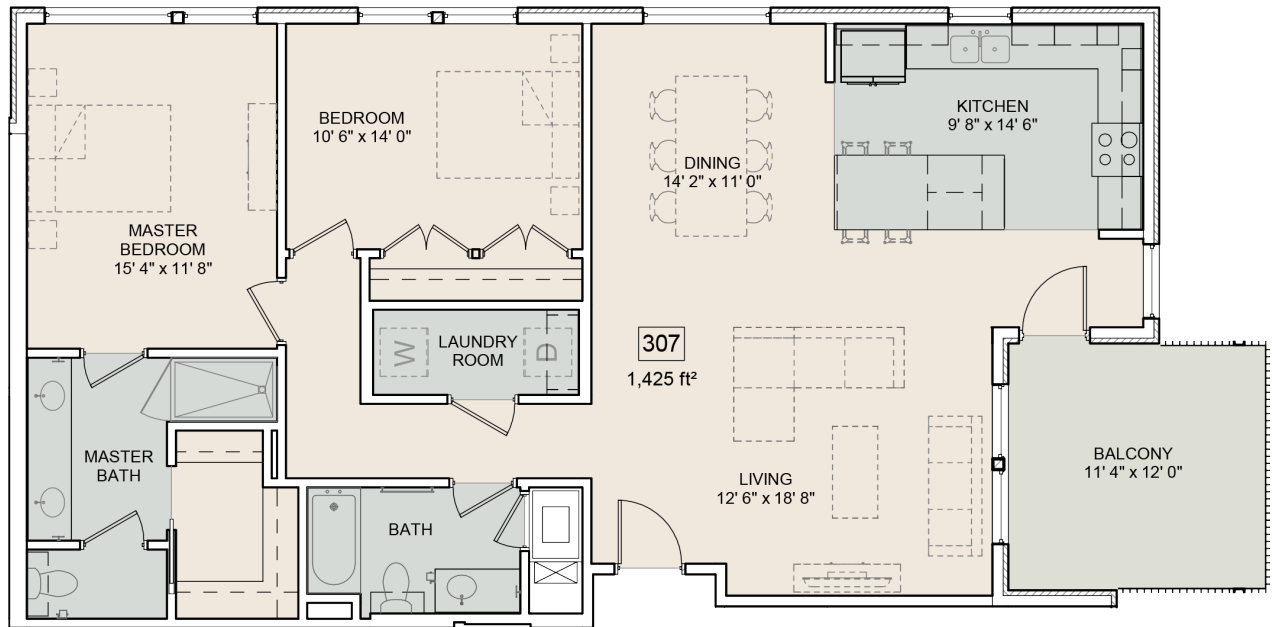

THE BOWER

Condo

Lewis Coming Soon

2 Bedrooms

2 Bathrooms

1,425 Sq ft.

11' x 12' Balcony

2 Covered Parking Spaces